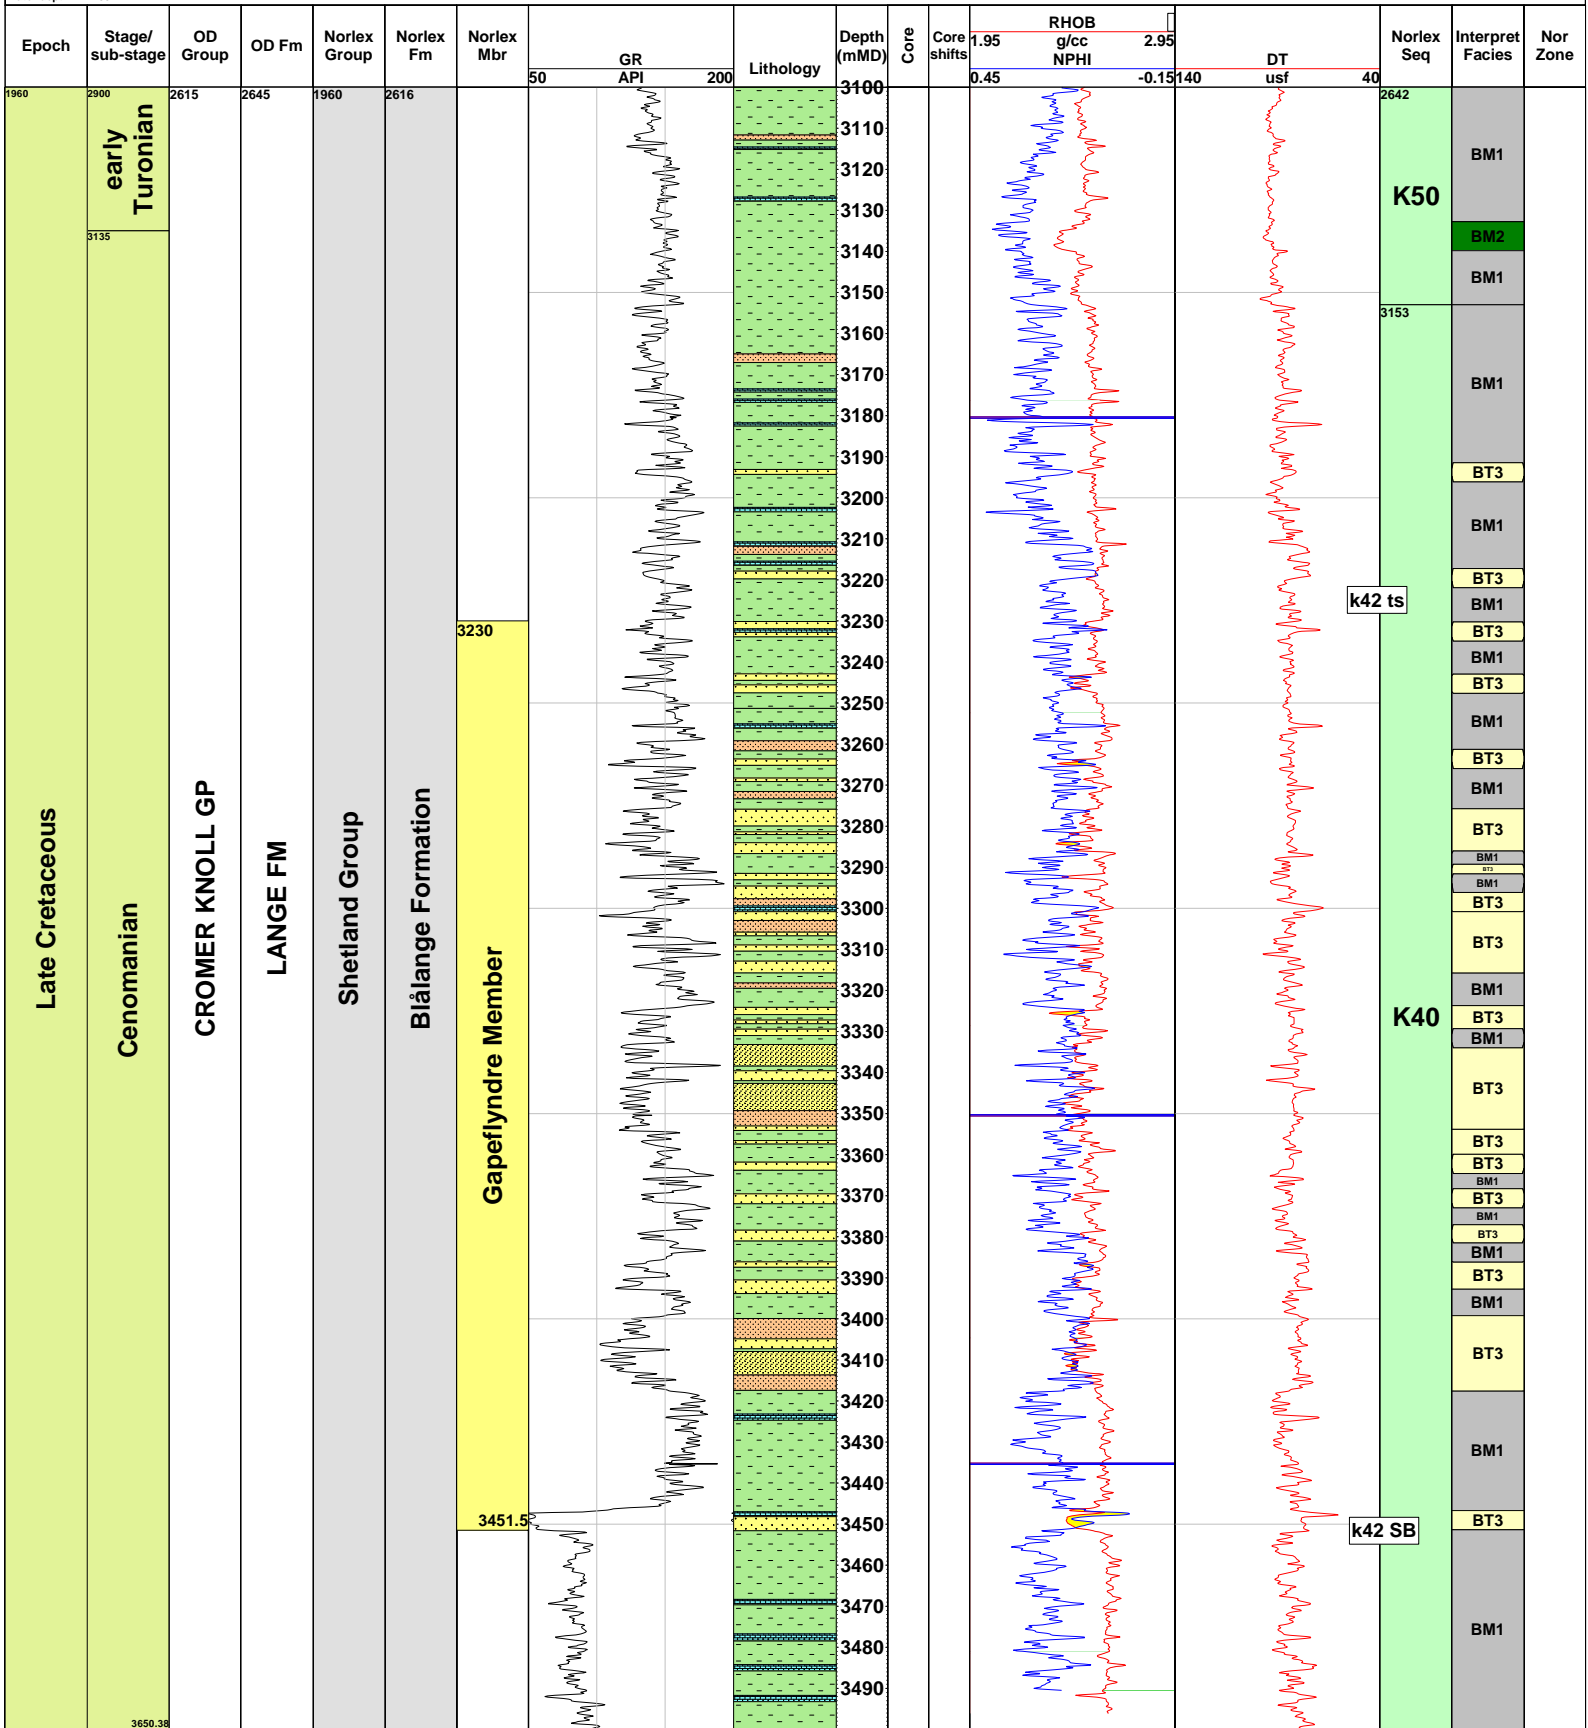

6305/12-1. Type section: Gapeflyndre Member

Operator : Norsk Hydro Produksjon AS
 Coordinates : 641173.97, 6991476.94
 Range (MD) : 3100.00m - 3500.00m
 Scale : 1:250
 TD : 4302.00m
 Datum (KB) : 23.00m
 Long/Lat : 5.79000, 63.02380
 Water depth : 177.00

k42 ts

k42 SB